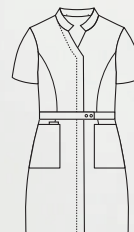

8092

Levita manga 3/4 con vivo raso.
3/4 sleeve frock coat with satin piping.

700 Blanco · White
65% Pol. Poly. · 35% Algod./Cotton
195 gr/m²

Largo/length: 88 cm
Talla/Size: SP-XG/XS-XXXL

8095700