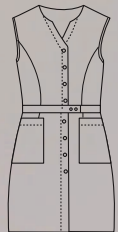

8093700

8093

Bata larga mujer sin mangas, con corchetes. Women's long coat, sleeveless, with snap fasteners.

700 Blanco · White

65% Pol. Poly. · 35% Algod./Cotton
195 gr/m²