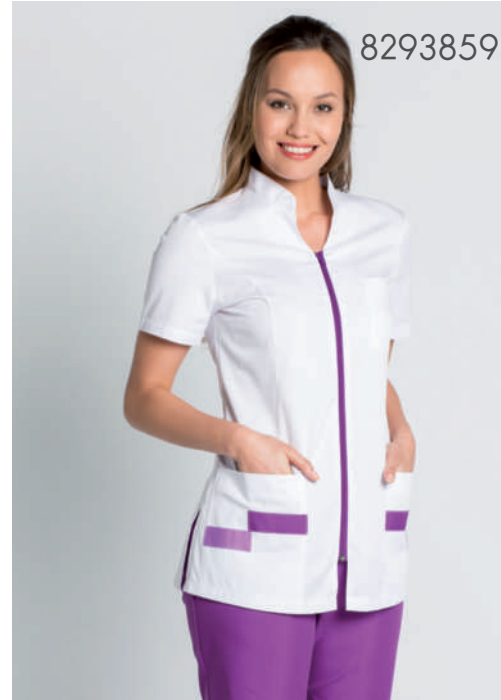

700 Blanco · White

794 Azul · Blue

859 Violeta · Violet

873 Verde · Green

65% Pol. Poly. · 35% Algod./Cotton
195 gr/m²

Largo/length: 70 cm

Talla/Size: SP-XG/XS-XXXL

8293859