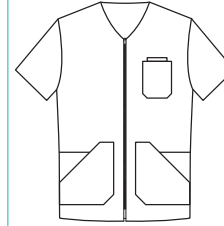

8210 pág. 158