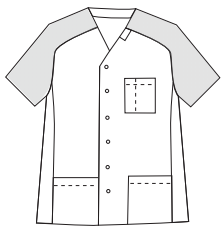

8088 pág. 177