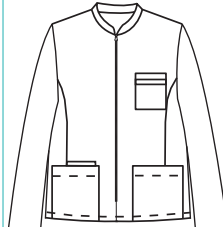

8073 pág. 171