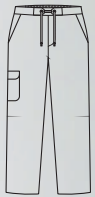

8542701

8542

Pantalón caballero trinchas con cintas. Men's pants with drawstring elastic waist.

701 Negro · Black
65% Pol. Poly. · 35% Algod./Cotton
195 gr/m²