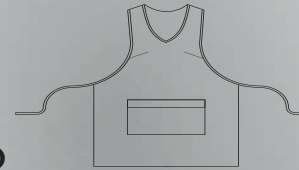

8135

Chaqueta de servicio manga corta. Service jacket s/ sleeve.

613 Azul · Black
70% Pol./Poly. · 30% Algod./Cotton
107 gr/m²

Largo/length: 73 cm
Talla/Size: SP-XG/XS-XXXL

8026611