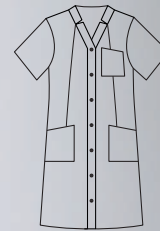

570 Blanco · White

Microfibra (100% Pol.)
150 gr/m²

Largo/length: 90 cm
Talla/Size: SP-XG/XS-XXXL

8290700

8290

Bata larga mujer manga corta,
cuello pico. Women's long coat,
short sleeves, V-neck.

700 Blanco · White