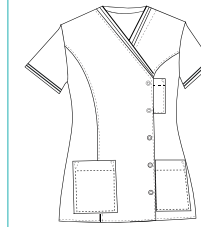

8043 pág. 174