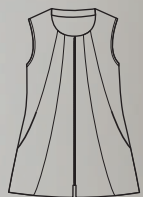

8269571

8269

Casaca sin mangas y cremallera central en microfibra. Sleeveless jacket with zipper in microfiber.

- 570 Blanco · White
- 571 Negro · Black
- 572 Fucsia · Fucshia
- 573 Pistacho · Pistachio

Microfibra (100% Pol.)
150 gr/m²

Largo/length: 74 cm
Talla/Size: SP-XG/XS-XXXL

82695573