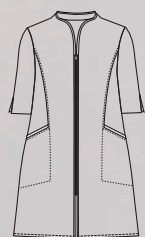

8092700

8092

Levita manga 3/4 con vivo raso.
3/4 sleeve frock coat with satin piping.

700 Blanco · White
65% Pol. Poly. · 35% Algod./Cotton
195 gr/m²

Largo/length: 88 cm
Talla/Size: SP-XG/XS-XXXL

8095700

8095

Bata mujer m/corta corchetes ocultos en tapeta. Women's long coat s/sleeves with concealed snaps on the placket.

700 Blanco · White
65% Pol. Poly. · 35% Algod./Cotton
195 gr/m²

Largo/length: 90 cm
Talla/Size: SP-XG/XS-XXXL