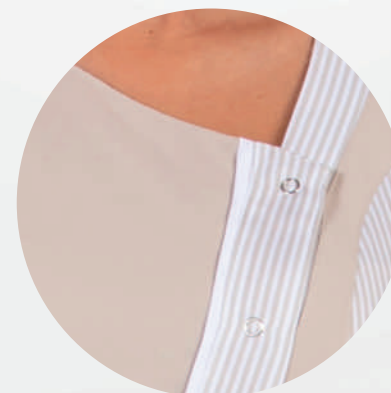

8041700

8041569

8041

Casaca sin mangas con corchetes en diagonal. Sleeveless jacket with diagonal snap fasteners.

700 Blanco · White
65% Pol. Poly. · 35% Algod./Cotton
195 gr/m²

569 Beige · Beige
Microfibra (100% Pol.)
150 gr/m²

Largo/length: 63 cm
Talla/Size: SP-XG/XS-XXXL