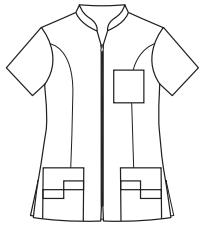

8293 pág. 168