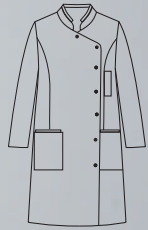

900 Blanco · White

67% Pol. Poly. · 33% Algod./Cotton
195 gr/m²

Largo/length: 95 cm
Talla/Size: SP-XG/XS-XXXXL

8885570

8885

Bata laboratorio mujer,
m/ larga, cuello mao con vivo.
Women's lab coat, long sleeves,
mao collar with contrast.