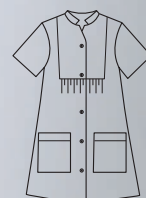

8200898

8200

Bata paciente con cintas traseras.
Patient coat with back straps.

898 Blanco · White

75% Pol. Poly. · 25% Algod./Cotton
132 gr/m²

Largo/length: 111 cm
Talla/Size: Única · Unic

8241700

8241

Bata embarazada.
Pregnant coat.

700 Blanco · White

65% Pol. Poly. · 35% Algod./Cotton
195 gr/m²

Largo/length: 82 cm
Talla/Size: Única · Unic