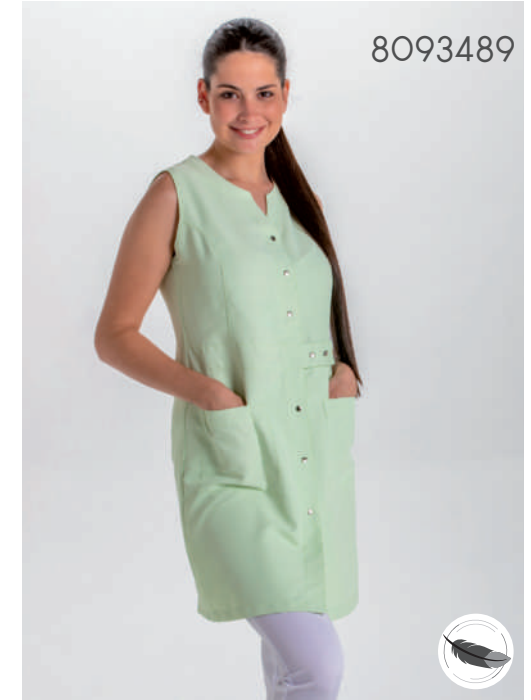

8093487

8093

Bata larga mujer, sin mangas, detalle cintura. Women's long coat, sleeveless, waist detail.

487 Lila · Purple

489 Verde Manzana · Apple Green

Microfibra (100% Pol.)

150 gr/m²

700 Blanco · White

65% Pol. Poly. · 35% Algod./Cotton

195 gr/m²

Largo/length: 90 cm

Talla/Size: SP-XG/XS-XXXL

8093700

8093489