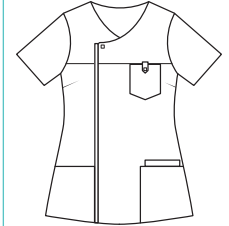

8023 pág. 166