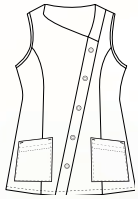

Largo/length: 72 cm
Talla/Size: SP-XG/XS-XXXL

8038583

8038795

8038584

8038573

8041700

8041

Casaca sin mangas con corchetes en diagonal. Sleeveless jacket with diagonal snap fasteners.