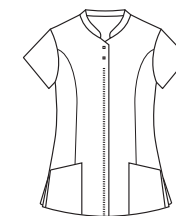

8515701

8517701

8515

Chaqueta hombre m/corta,
corchetes ocultos en tapeta.
Men's s/ sleeves jacket, hidden
snap fasteners.

701 Negro · Black
65% Pol. Poly. · 35% Algod./Cotton
195 gr/m²

Largo/length: 76 cm
Talla/Size: SP-XG/XS-XXXL