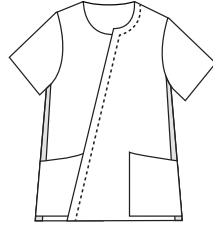

8187 pág. 164