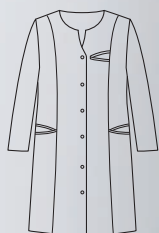

8217700

8217

Bata larga mujer manga larga, con corchetes. Women's long coat, long sleeves with snap fasteners.

700 Blanco · White

65% Pol. Poly. · 35% Algod./Cotton
195 gr/m²

Largo/length: 95 cm
Talla/Size: SP-XG/XS-XXXL

Batas

8218700

8218

Bata mujer m/larga, cruzada con corchetes. Women's coat, long sleeves, cross snap fasteners.

700 Blanco · White

65% Pol. Poly. · 35% Algod./Cotton
195 gr/m²

Largo/length: 95 cm
Talla/Size: SP-XG/XS-XXXL