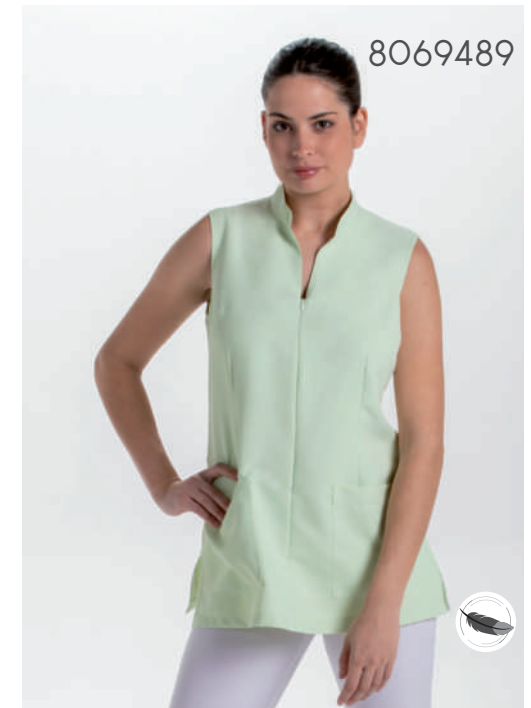

80699572

8069

Casaca cuello alto con cremallera parcial invisible. High neck jacket with invisible partial zipper.

489 Verde manzana · Apple green
Microfibra (100% Pol.)
150 gr/m²

572 Fucsia · Fucsia
Microfibra (100% Pol.)
150 gr/m²

700 Blanco · White
65% Pol. Poly. · 35% Algod./Cotton
195 gr/m²

725 Negro · Black
100% Pol. · Poly.
165 gr/m²

Largo/length: 73 cm
Talla/Size: SP-XG/XS-XXXL

8069700

Casacas lisas

8069725

8069572

8069489