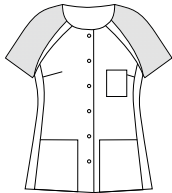

8820

Chaqueta mujer manga raglan corta, con rejilla. Women's jacket, raglan short sleeves, with mesh.

700 Blanco · White

859 Violeta · Violet

884 Agua marina · Sea water

65% Pol. Poly. · 35% Algod./Cotton
195 gr/m²

Largo/length: 63 cm

Talla/Size: SP-XG/XS-XXXL