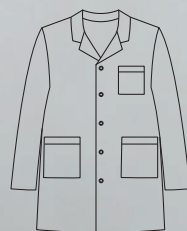

8898

Bata hombre m/ larga, cuello solapa y corchetes. Men's lab coat, l/ sleeves, lapel collar and snaps.

570 Blanco · White

Microfibra (100% Pol.)
150 gr/m²

Largo/length: 96 cm
Talla/Size: SP-XG/XS-XXXL