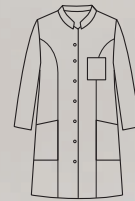

8813570

8813

Bata laboratorio hombre m/larga, cuello mao. Men's lab coat, long sleeves, mandarin collar.

570 Blanco · White

Microfibra (100% Pol.)
150 gr/m²

Largo/length: 100 cm
Talla/Size: SP-XG/XS-XXXL

8816570

8816

Bata laboratorio mujer m/larga, cuello mao. Women's lab coat, long sleeves, mandarin collar.

570 Blanco · White

Microfibra (100% Pol.)
150 gr/m²

Largo/length: 96 cm
Talla/Size: SP-XG/XS-XXXL