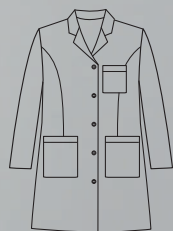

8897570

8897

Bata mujer m/ larga, cuello solapa y corchetes. Women's lab coat, l/sleeves, lapel collar and snaps.

570 Blanco · White

Microfibra (100% Pol.)
150 gr/m²

Largo/length: 96 cm
Talla/Size: SP-XG/XS-XXXL

8898570