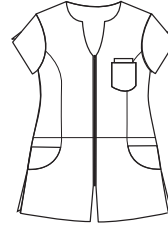

8209 pág. 158