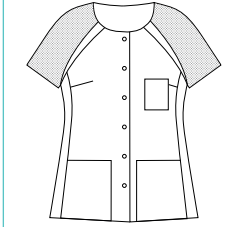

8820 pág. 176