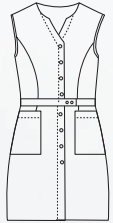

8093487

8093

Bata larga mujer, sin mangas, detalle cintura. Women's long coat, sleeveless, waist detail.

487 Lila · Purple

489 Verde Manzana · Apple Green

Microfibra (100% Pol.)

150 gr/m²

700 Blanco · White

65% Pol. Poly. · 35% Algod./Cotton

195 gr/m²

Largo/length: 90 cm

Talla/Size: SP-XG/XS-XXXL

8093700

8093489