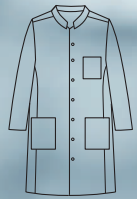

65% Pol. Poly. · 35% Algod./Cotton
195 gr/m²

Largo/length: 95 cm
Talla/Size: SP-XG/XS-XXXL

8813570

8813

Bata laboratorio hombre m/larga, cuello mao. Men's lab coat, long sleeves, mandarin collar.

570 Blanco · White