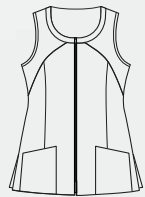

8034571

8034

Casaca sin mangas estampado cebra con cremallera. Sleeveless jacket in zebra print with zipper.

571 Negro · Black

Microfibra (100% Pol.)
150 gr/m²

Largo/length: 72 cm
Talla/Size: SP-XG/XS-XXXL

8035571

8035

Casaca sin mangas de microfibra estampado huellas. Sleeveless microfiber jacket with print print.

571 Negro · Black

Microfibra (100% Pol.)
150 gr/m²

Largo/length: 72 cm
Talla/Size: SP-XG/XS-XXXL