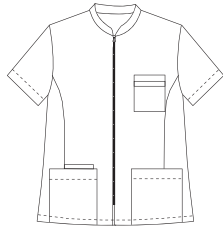

8262 pág. 169