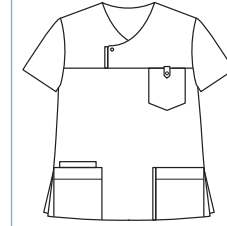

8022 pág. 166