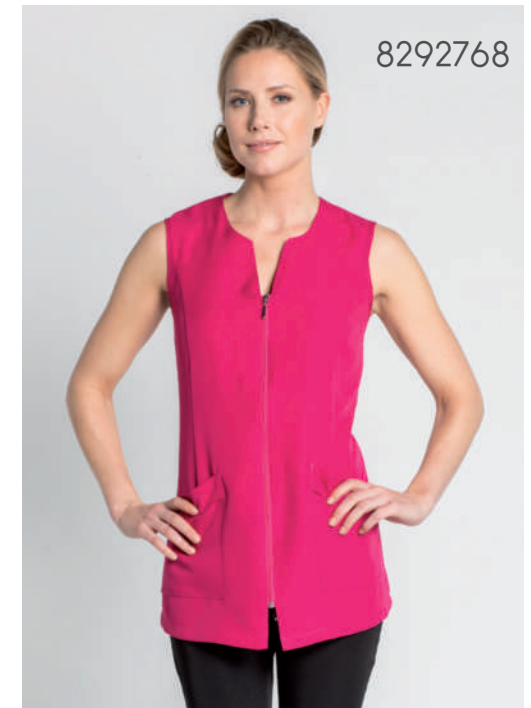

Microfibra (100% Pol.)
150 gr/m²

Largo/length: 74 cm
Talla/Size: SP-XG/XS-XXXL

82695573

8269572

8269570

8292487

8292

Casaca básica sin mangas y cremallera central. Basic sleeveless jacket with central zipper.

Largo/length: 73 cm
Talla/Size: SP-XG/XS-XXXL

DNK

8292900

8292725

8292573

8292768

80699572

8069