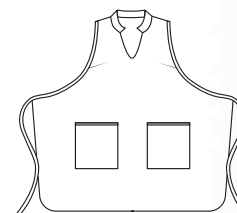

8156

Estola estampado acuarela con cintas. Purple watercolor print stole.

725 Negro · Black

100% Pol./Poly.
165 gr/m²

Largo/length: 82 cm
Talla/Size: Única · Unic