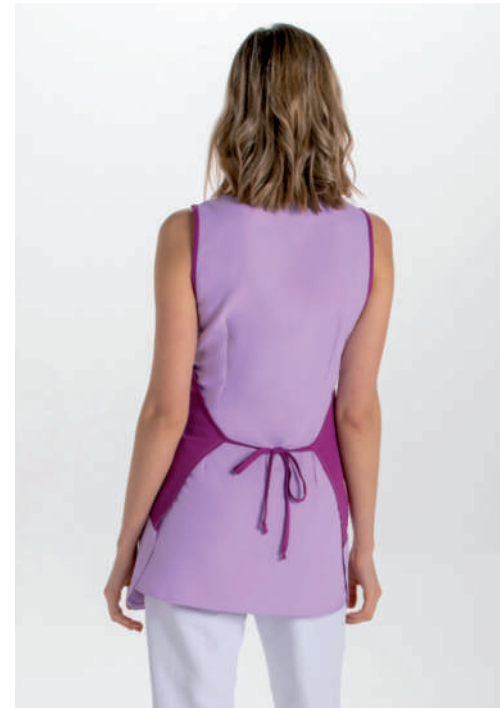

Largo/length: 78 cm
Talla/Size: Única · Unic

8158570

8158584

8158567

40

DNK

8480725

8480