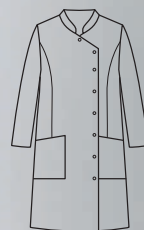

8217

Bata larga mujer manga larga, con corchetes. Women's long coat, long sleeves with snap fasteners.

700 Blanco · White

65% Pol. Poly. · 35% Algod./Cotton
195 gr/m²

Largo/length: 95 cm
Talla/Size: SP-XG/XS-XXXL

Batas

8218700