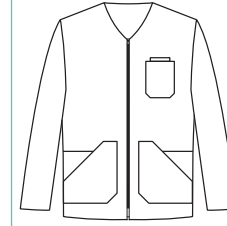

8010 pág. 160