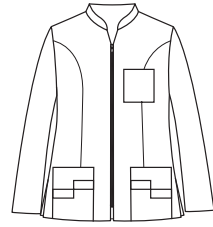

8294 pág. 170