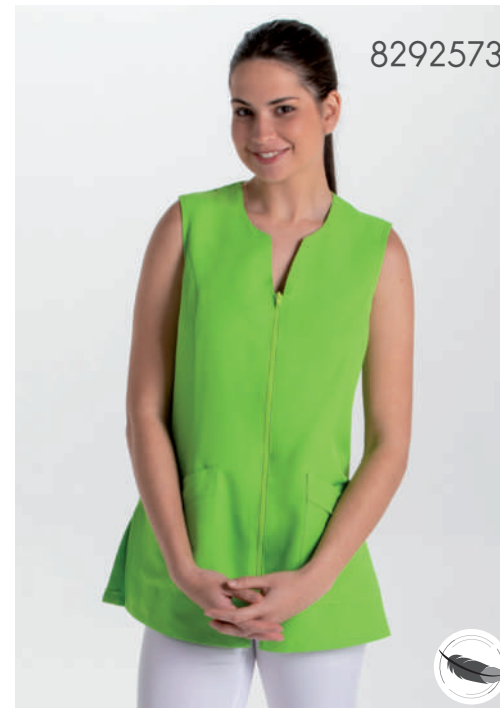

Largo/length: 73 cm
Talla/Size: SP-XG/XS-XXXL

DNK

8292900

8292725

8292573

8292768

80699572

8069