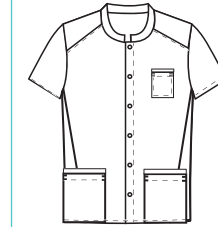

8072 pág. 175