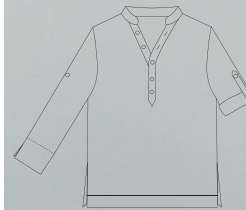

8535

Camisa ibicenca mujer con cuello mao abierto. Women's ibicenca style shirt, mao collar.

841 Negro · Black
70% Algod./Cotton · 30% Pol./Poly.
130 gr/m²

Largo/length: 70 cm
Talla/Size: SP-XG/XS-XXXL

8534841