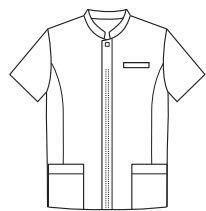

8515701

8517701

8515

Chaqueta hombre m/corta,
corchetes ocultos en tapeta.
Men's s/ sleeves jacket, hidden
snap fasteners.

701 Negro · Black
65% Pol. Poly. · 35% Algod./Cotton
195 gr/m²

Largo/length: 76 cm
Talla/Size: SP-XG/XS-XXXL