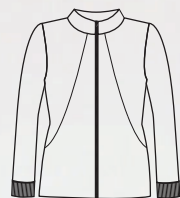

Talla/Size: SP-XG/XS-XXXL

DNK

HEALTH CARE

8112

Pantalón ajustado punto, bolsillo lateral. Stretch tight pant with side pocket.

476 Blanco · White
479 Negro · Black

90% Pol./Poly. · 10% Elastano
205 gr/m²

Largo/length: 102 cm
Talla/Size: SP-XG/XS-XXXL