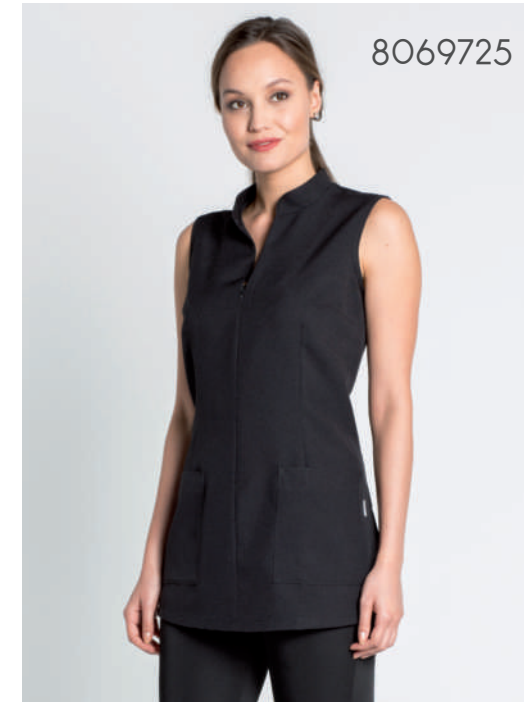

8069700

Casacas lisas

8069725