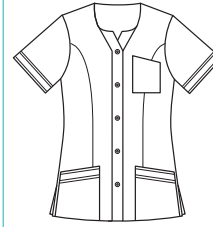

8289 pág. 172