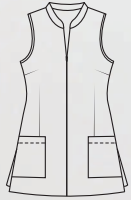

Largo/length: 73 cm
Talla/Size: SP-XG/XS-XXXL

DNK

8292900

8292725

8292573

8292768

80699572

8069