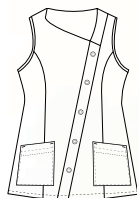

568 Malva · Mallow
Microfibra (100% Pol.)
150 gr/m²

Largo/length: 73 cm
Talla/Size: SP-XG/XS-XXXL

8673482

8041700

8041569

8041

Casaca sin mangas con corchetes en diagonal. Sleeveless jacket with diagonal snap fasteners.