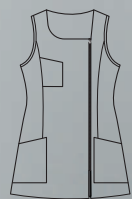

Microfibra (100% Pol.)
150 gr/m²

Largo/length: 69 cm
Talla/Size: SP-XG/XS-XXXL

8067482

8067568

8067571

8053700

8053

Casaca sin mangas entallada con cremallera. Sleeveless jacket fitted with zipper.